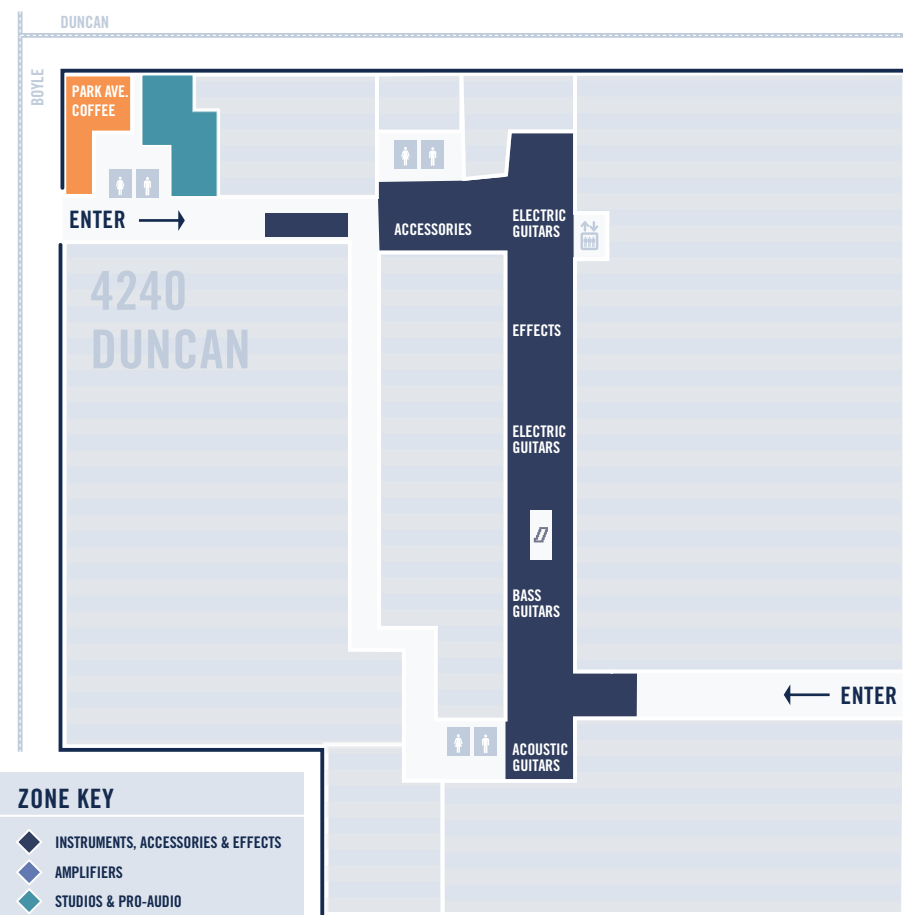

RECORDING STUDIOS & PRO AUDIO PRESENTED BY: OZARK PRO AUDIO VIDEO

Ozark Pro Audio Video, ex'Treme Institute by Nelly, Direct Sound, Locomotive Audio, Firebrand Recording, SmithLee Productions, Gaslight Studios, and Khan Audio